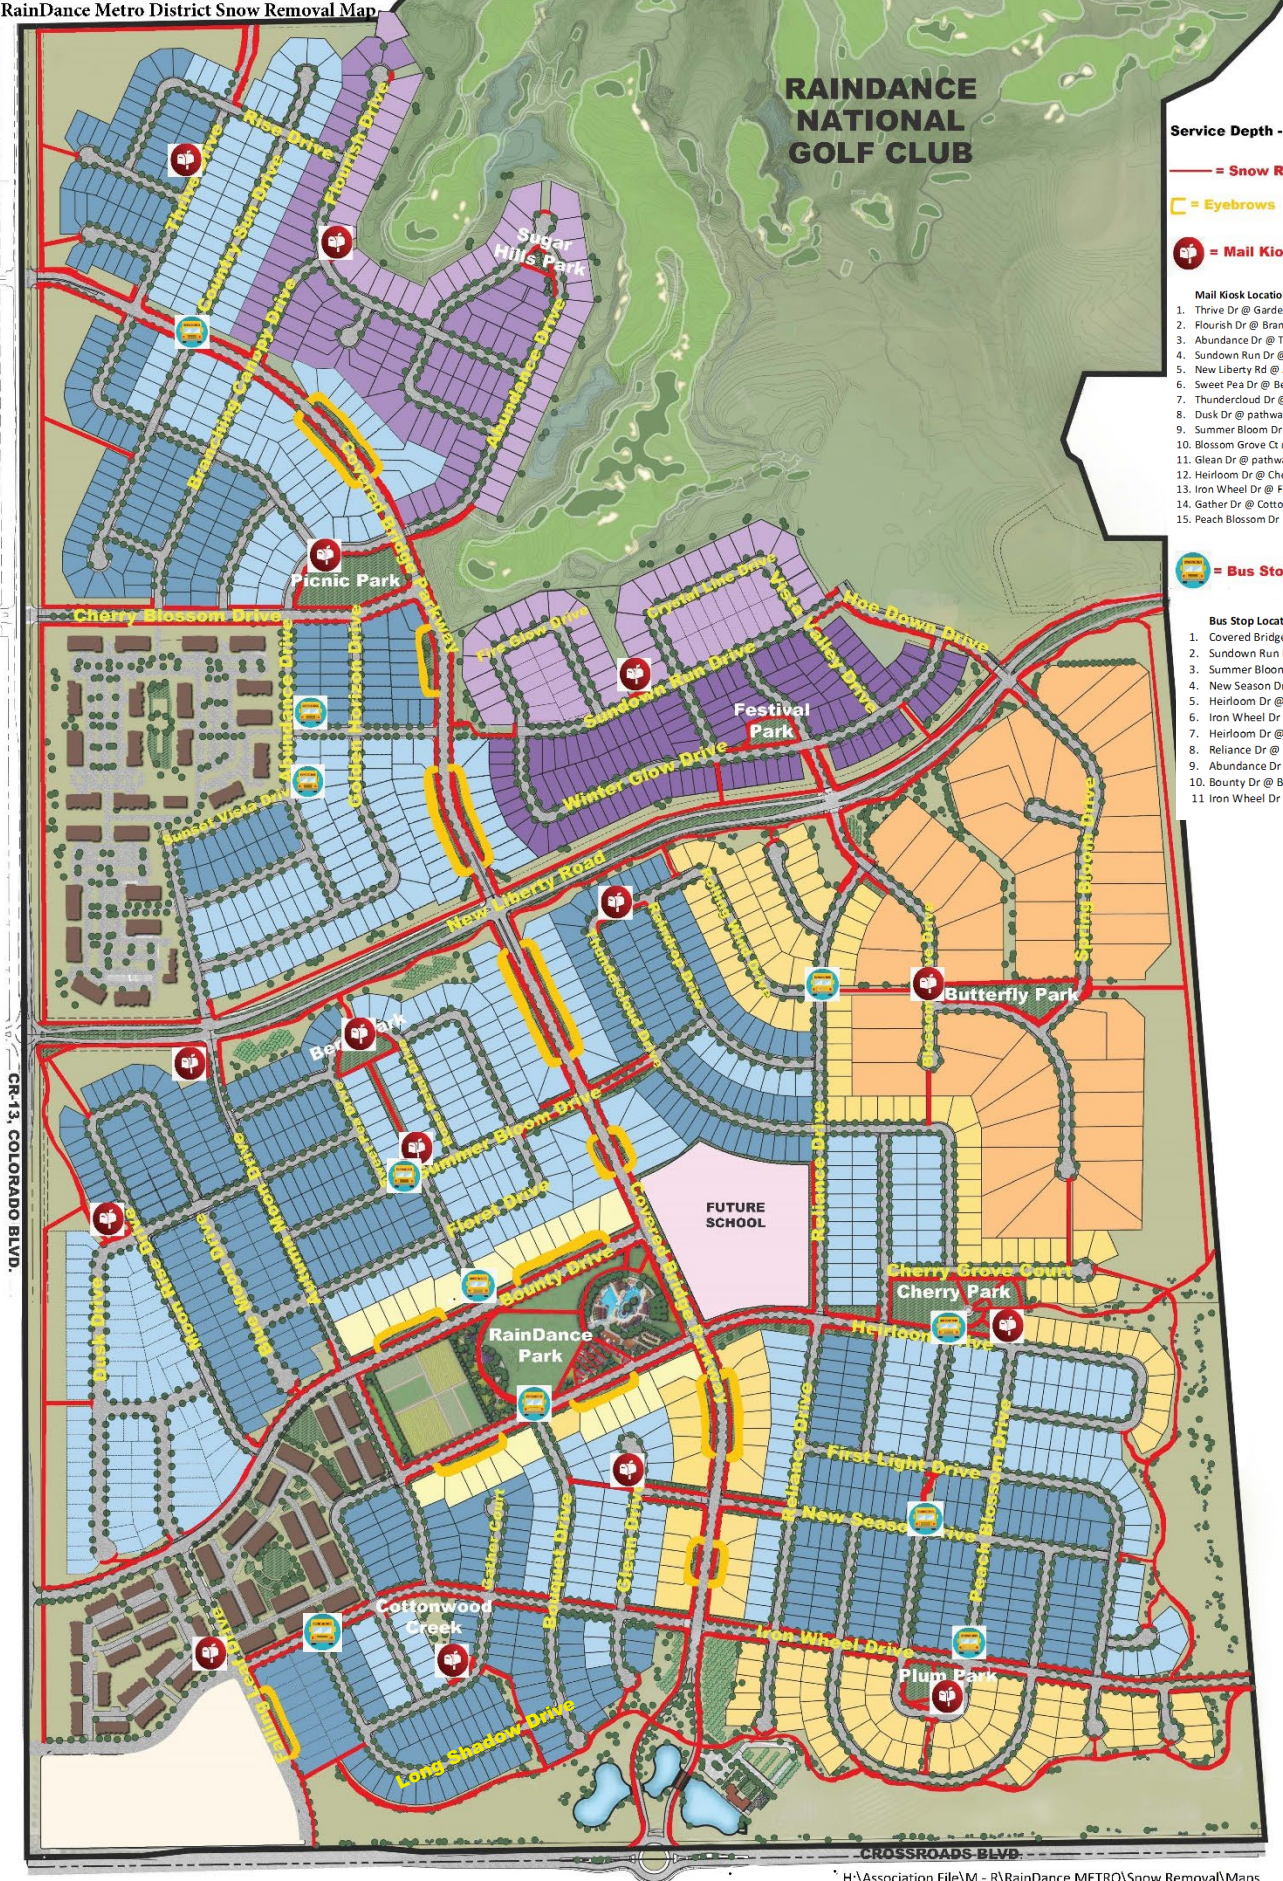

RAINDANCE NATIONAL GOLF CLUB

Service Depth - 1 inch

— = Snow Removal Route

☐ = Eyebrows

Ⓜ = Mail Kiosk

Mail Kiosk Locations:

🚌 = Bus Stops

Bus Stop Locations:

1. Covered Bridge Pkwy @ Country Sun Dr
2. Sundown Run Dr @ Abundance Dr
3. Summer Bloom Dr @ Bouquet Dr
4. New Season Dr @ Orchard Dr @ green belt
5. Heirloom Dr @ Bouquet Dr
6. Iron Wheel Dr @ Peach Blossom Dr
7. Heirloom Dr @ Orchard Bloom Dr
8. Reliance Dr @ Rolling Wind Dr @ pathway
9. Abundance Dr @ Sunset Vista Dr
10. Bounty Dr @ Bouquet Dr
11. Iron Wheel Dr @ Long Shadow Dr

CR-13, COLORADO BLVD.

CROSSROADS BLVD.